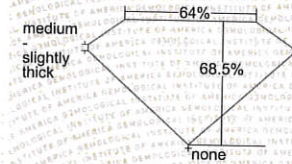

GIA®

GIA REPORT

2226540471

Verify this report at gia.edu

GIA DIAMOND DOSSIER	
May 05, 2016	
GIA Report Number	2226540471
Shape and Cutting Style	Square Emerald Cut
Measurements	5.12 x 5.06 x 3.46 mm
GRADING RESULTS	
Carat Weight	0.80 carat
Color Grade	E
Clarity Grade	VS1
ADDITIONAL GRADING INFORMATION	
Polish	Excellent
Symmetry	Excellent
Fluorescence	None
Clarity Characteristics	Feather
Inscription(s)	GIA 2226540471

www.gia.edu

PROPORTIONS

GRADING SCALES